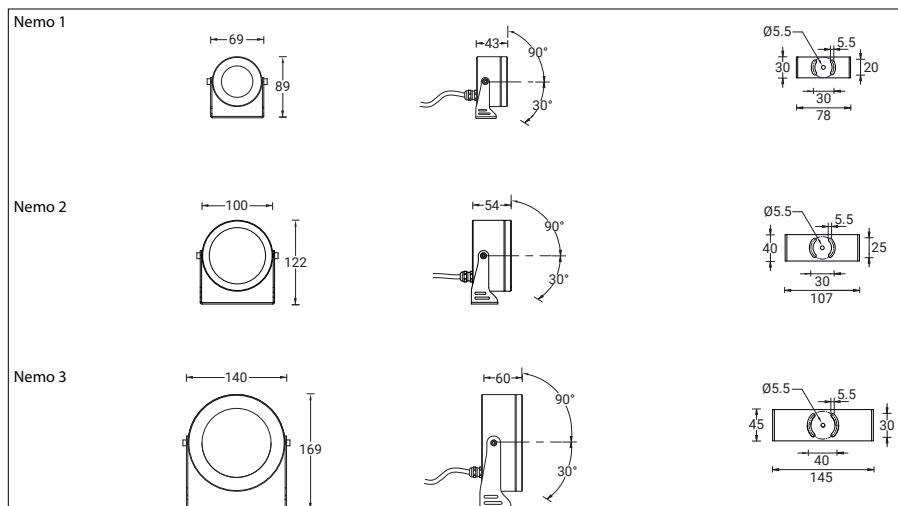

NEMO

Technical information

	Model No.	Lamp	Power	Lumen	Optic				CCT	Dimming type	Efficacy	EEC	CRI	Weight
					N	M	W	AS						
NEMO 1	NM-50001	1 COB	14 W	1255 lm	25°	33°	50°	-	3000K, 4000K	1-10V, DALI, On/Off	84 - 102 lm/W	A++	Ra > 80	0.8 kg
NEMO 2	NM-50011	1 COB	20 W	1816 lm	24°	39°	54°	-	3000K, 4000K	1-10V, DALI, On/Off	86 - 93 lm/W	A++	Ra > 80	1.6 kg
NEMO 3	NM-50021	1 COB	27 W	2918 lm	22°	35°	52°	46°x56°	3000K, 4000K	1-10V, DALI, On/Off	81 - 109 lm/W	A++	Ra > 80	2.9 kg

Accessories

	Remote box IP65 A61551	Connector IP68 A62591	Remote box IP65 A80191
NM-50001		•	•
NM-50011	•	•	
NM-50021	•	•	

Format Reference	Format Name
NM-50011-N-W30-ND	NEMO 2 - NM-50011 - 1 COB - 20 W - 24° - 3000K - On/Off - Stainless Steel
NM-50011-N-W30-DI	NEMO 2 - NM-50011 - 1 COB - 20 W - 24° - 3000K - 1-10V - Stainless Steel
NM-50011-N-W30-DA	NEMO 2 - NM-50011 - 1 COB - 20 W - 24° - 3000K - DALI - Stainless Steel
NM-50011-N-W40-ND	NEMO 2 - NM-50011 - 1 COB - 20 W - 24° - 4000K - On/Off - Stainless Steel
NM-50011-N-W40-DI	NEMO 2 - NM-50011 - 1 COB - 20 W - 24° - 4000K - 1-10V - Stainless Steel
NM-50011-N-W40-DA	NEMO 2 - NM-50011 - 1 COB - 20 W - 24° - 4000K - DALI - Stainless Steel
NM-50011-M-W40-ND	NEMO 2 - NM-50011 - 1 COB - 20 W - 39° - 4000K - On/Off - Stainless Steel
NM-50011-M-W40-DI	NEMO 2 - NM-50011 - 1 COB - 20 W - 39° - 4000K - 1-10V - Stainless Steel
NM-50011-M-W40-DA	NEMO 2 - NM-50011 - 1 COB - 20 W - 39° - 4000K - DALI - Stainless Steel
NM-50011-M-W30-ND	NEMO 2 - NM-50011 - 1 COB - 20 W - 39° - 3000K - On/Off - Stainless Steel